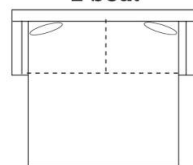

Regular Sleeper
2 Seat

Regular 2 Seat Sofa
Sleeper-031
(2 over 2)
AR - L87" x D39" x H37"
AT - L83" x D39" x H37"
AS - L83" x D39" x H37"
AE - L83" x D39" x H37"

Chair

Chair-006
AR - L35" x D39" x H37"
AT - L31" x D39" x H37"
AS - L31" x D39" x H37"
AE - L31" x D39" x H37"

Series 100: $1700
Series 200: $1700

$1500
$1500

$1500
$1500

$2100
$2100

$900
$900