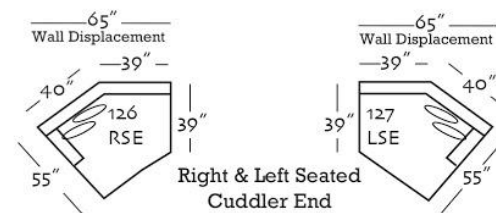

100 Series - Semi Attached Back • 200 Series - Loose Pillow Back

NOTE: Length will vary by arm type.

Right & Left Seated Cuddler End
 AR - L70" x D55" x H37"
 AT - L68" x D55" x H37"
 AS - L68" x D55" x H37"
 AE - L68" x D55" x H37"