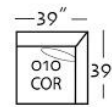

Corner

L39" x D39" x H37"

$1050
$1050