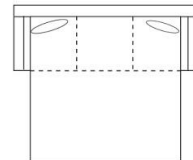

Regular Sleeper
3 Seat

Regular 3 Seat Sofa
Sleeper-030
(3 over 3)
AR - L87" x D39" x H37"
AT - L83" x D39" x H37"
AS - L83" x D39" x H37"
AE - L83" x D39" x H37"

Loveseat

Loveseat-004
AR - L62" x D39" x H37"
AT - L58" x D39" x H37"
AS - L58" x D39" x H37"
AE - L58" x D39" x H37"

Series 100: $2000
Series 200: $2000

$1700
$1700

$1500
$1500

$1500
$1500

$2100
$2100

$1460
$1460