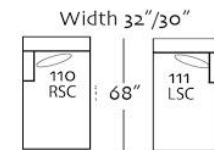

3 Seat LSE/RSE
 AR - L81" x D39" x H37"
 AT - L79" x D39" x H37"
 AS - L79" x D39" x H37"
 AE - L79" x D39" x H37"

\$1550
 \$1550

Right 2 Seated End

2 Seat LSE/RSE
 AR - L66" x D39" x H37"
 AT - L54" x D39" x H37"
 AS - L54" x D39" x H37"
 AE - L54" x D39" x H37"

\$1350
 \$1350

Right 3 Seated End with Bed LSE/RSE w/ Bed

AR - L81" x D39" x H37"
 AT - L79" x D39" x H37"
 AS - L79" x D39" x H37"
 AE - L79" x D39" x H37"

\$2150
 \$2150

Right Seated End

Single LSE/RSE
 AR - L32" x D39" x H37"
 AT - L30" x D39" x H37"
 AS - L30" x D39" x H37"
 AE - L30" x D39" x H37"

Series 100: \$1050
 Series 200: \$1050

Right & Left Seated Chaise

Chaise LSC/RSC
 AR - L32" x D68" x H37"
 AT - L30" x D68" x H37"
 AS - L30" x D68" x H37"
 AE - L30" x D68" x H37"

\$1050
 \$1050

Large Armless L65" x D39" x H37"

Series 100: \$1150
 Series 200: \$1150

Small Armless L25" x D39" x H37"

\$850
 \$850

Options

Arm Type: **AR**- Roll Arm, **AT** - Track Arm,

AS - Scoop Arm and **AE** - English Arm

Back Type: **B** - Box, **K** - Knife