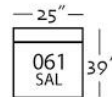

Series 100: \$1050
 Series 200: \$1050

Right & Left Seated Chaise

Chaise LSC/RSC
 AR - L32" x D68" x H37"
 AT - L30" x D68" x H37"
 AS - L30" x D68" x H37"
 AE - L30" x D68" x H37"

\$1050
 \$1050

Large Armless L65" x D39" x H37"

Series 100: \$1150
 Series 200: \$1150

Small Armless L25" x D39" x H37"

\$850
 \$850

Options

Arm Type: **AR**- Roll Arm, **AT** - Track Arm,

AS - Scoop Arm and **AE** - English Arm

Back Type: **B** - Box, **K** - Knife