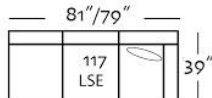

100 Series - Semi Attached Back • 200 Series - Loose Pillow Back

NOTE: Length will vary by arm type.

Right & Left Seated Cuddler End
 AR - L70" x D55" x H37"
 AT - L68" x D55" x H37"
 AS - L68" x D55" x H37"
 AE - L68" x D55" x H37"

Series 100: \$1600
 Series 200: \$1600

Left 3 Seated End with Corner

Series 100: \$2000
 Series 200: \$2000

Left 3 Seated End

\$1550
 \$1550

Left 2 Seated End

\$1350
 \$1350

Left 3 Seated End with Bed