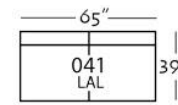

\$1350
 \$1350

Right 3 Seated End with Bed LSE/RSE w/ Bed

AR - L81" x D39" x H37"
 AT - L79" x D39" x H37"
 AS - L79" x D39" x H37"
 AE - L79" x D39" x H37"

\$2150
 \$2150

Right Seated End

Single LSE/RSE
 AR - L32" x D39" x H37"
 AT - L30" x D39" x H37"
 AS - L30" x D39" x H37"
 AE - L30" x D39" x H37"

Series 100: \$1050
 Series 200: \$1050

Right & Left Seated Chaise

Chaise LSC/RSC
 AR - L32" x D68" x H37"
 AT - L30" x D68" x H37"
 AS - L30" x D68" x H37"
 AE - L30" x D68" x H37"

\$1050
 \$1050

Large Armless L65" x D39" x H37"