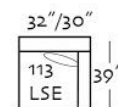

100 Series - Semi Attached Back • 200 Series - Loose Pillow Back

NOTE: Length will vary by arm type.

Right & Left Seated Cuddler End
 AR - L70" x D55" x H37"
 AT - L68" x D55" x H37"
 AS - L68" x D55" x H37"
 AE - L68" x D55" x H37"

Series 100: \$1600
 Series 200: \$1600

Left 3 Seated End with Corner

Series 100: \$2000
 Series 200: \$2000

Left 3 Seated End

\$1550
 \$1550

Left 2 Seated End

\$1350
 \$1350

Left 3 Seated End with Bed

\$2150
 \$2150

Left Seated End

Series 100: \$1050
 Series 200: \$1050

Corner

L39" x D39" x H37"

\$1050
 \$1050

Wedge

L69" x D39" x H37"