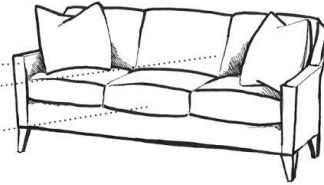

Dealer Name: _____ Account#: _____ Purchase Order #: _____

Ship to Address: _____

Tag Name: _____

All pieces: Seat Depth 21" • Seat Height 21" • Arm Height 24"

Width Between Arms: Large Sofa - 80" • Regular Sofa/Sleeper - 74" • Apartment Sofa - 68" • Loveseat 50" • Chair - 23" • Swivel Chair - 23"

NOTE: Length will vary by arm type.

Fill out the order form below for your customized MY STYLE items.

	Qty.	Arm Type AR/AT/ AS/AE	Back Treatment Semi-Attached(100) Loose Pillow(200)	Back Type • Box (B) • Knife (K)	Size & Seating Number	Leg Type • Tapered • Turned • Shaped	Leg Finish	Balance Fabric	Contrast Welt Fabric	Throw Pillow Fabric	Extra Throw Pillow (XP) Fabric	Cushion Type • Plush • Firm • Feather Soft	Nailhead • Pewter • Brass • Gold • Black Nickel	Mattress • STD • Cloud Contour
Example SOFA	1	AR	200	K	033	Turned	Latte	N-11111-11	None	N-33333-33	N-33333-33	Plush	None	N/A
Sofa														N/A
Sleeper														
Loveseat											N/A			N/A
Chair -006										N/A	N/A			N/A
Ottoman-005				N/A						N/A	N/A			N/A
Swivel Chair-016										N/A	N/A			N/A
Ottoman-075 (for -016 Chair)				N/A						N/A	N/A			N/A
Chaise/Otto - 065 (for -002 Sofa)				N/A						N/A	N/A			N/A
Otto Top - 066				N/A						N/A	N/A			N/A
Chaise/Otto - 165 (for -001 Sofa and -044 Sofa)				N/A						N/A	N/A			N/A
Otto Top - 166				N/A						N/A	N/A			N/A

100 Series - Semi-Attached Back

EXAMPLE
SKU#: AT100-B-002

AT = Track Arm
100 = Semi-Attached Back
B = Box Back
002 = 3 over 3 - 87" Sofa
(Shaped Leg)

ARM TYPE:

Roll
AR

Track
AT

Scoop
AS

English
AE

200 Series - Loose Pillow Back

EXAMPLE
SKU#: AT200-B-002

AT = Track Arm
200 = Loose Pillow Back
B = Box Back
002 = 3 over 3 - 87" Sofa
(Shaped Leg)

BACK TYPE:

Box (B)
(Loose or Semi-Attached)

Knife (K)

LEG TYPE: