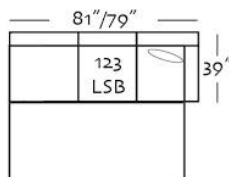

100 Series - Semi Attached Back • 200 Series - Loose Pillow Back

NOTE: Length will vary by arm type.

Right & Left Seated Cuddler End
 AR - L70" x D55" x H37"
 AT - L68" x D55" x H37"
 AS - L68" x D55" x H37"
 AE - L68" x D55" x H37"

Series 100: \$1600
 Series 200: \$1600

Left 3 Seated End with Corner

Series 100: \$2000
 Series 200: \$2000

Left 3 Seated End

\$1550
 \$1550

Left 2 Seated End

\$1350
 \$1350

Left 3 Seated End with Bed

\$2150
 \$2150

Left Seated End

Series 100: \$1050
 Series 200: \$1050

Corner

L39" x D39" x H37"

\$1050
 \$1050

Wedge

L69" x D39" x H37"

\$1250
 \$1250

Right 3 Seated End with Corner LSE/RSE w/ Corner

AR - L94" x D39" x H37"
 AT - L92" x D39" x H37"
 AS - L92" x D39" x H37"
 AE - L92" x D39" x H37"

Series 100: \$2000
 Series 200: \$2000

Right 3 Seated End