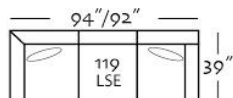

Left 3 Seated End with Corner

Series 100: $2000
Series 200: $2000