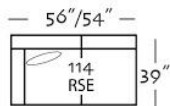

Right 2 Seated End

2 Seat LSE/RSE
AR - L66" x D39" x H37"
AT - L54" x D39" x H37"
AS - L54" x D39" x H37"
AE - L54" x D39" x H37"

$1350
$1350