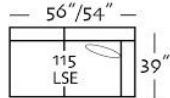

100 Series - Semi Attached Back • 200 Series - Loose Pillow Back

NOTE: Length will vary by arm type.

Right & Left Seated Cuddler End
 AR - L70" x D55" x H37"
 AT - L68" x D55" x H37"
 AS - L68" x D55" x H37"
 AE - L68" x D55" x H37"

Series 100: \$1600
 Series 200: \$1600

Left 3 Seated End with Corner

Series 100: \$2000
 Series 200: \$2000

Left 3 Seated End

\$1550
 \$1550

Left 2 Seated End

\$1350
 \$1350

Left 3 Seated End with Bed

\$2150
 \$2150

Left Seated End

Series 100: \$1050
 Series 200: \$1050

Corner

L39" x D39" x H37"

\$1050
 \$1050

Wedge

L69" x D39" x H37"