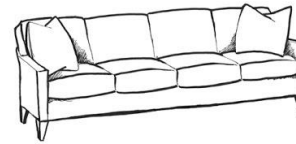

200 Series - Loose Pillow Back

EXAMPLE
SKU#: AT200-B-002

AT = Track Arm
200 = Loose Pillow Back
B = Box Back
002 = 3 over 3 - 87" Sofa
(Shaped Leg)

BACK TYPE:

Box (B)
(Loose or Semi-Attached)

Knife (K)

LEG TYPE:

Wood Finish: Antique Black, Chestnut, Chocolate, Espresso, Latte, Pearl,
Gracious Living, Pebble, Washed Pine, Graphite, Washed Oak

Leg Option: Turned, Tapered, Shape (must select)

Throw Pillows: 18" Down Blend (any fabric grade N-AA)

Cushion Type: Plush (STD); Firm (N/C)

Bed Mattress: Innerspring (STD)

Size & Seating Numbers

4 Seat Option

-044 (4 Seat Extra Large Sofa)

3 Seat Option

-003 (3 Seat Large Sofa)
-002 (3 Seat Regular Sofa)
-001 (3 Seat Apartment Sofa)
-030 (3 Seat Regular Bed)

2 Seat Option

-033 (2 Seat Large Sofa)
-022 (2 Seat Regular Sofa)
-021 (2 Seat Apartment Sofa)
-031 (2 Seat Regular Bed)

-006 Chair

-016 Chair

-005 Ottoman

-004 Loveseat -075 Ottoman -065/-165 Chaise Otto -066/-166 Otto Top