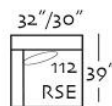

Right Seated End

Single LSE/RSE
AR - L32" x D39" x H37"
AT - L30" x D39" x H37"
AS - L30" x D39" x H37"
AE - L30" x D39" x H37"

Series 100: $1050
Series 200: $1050