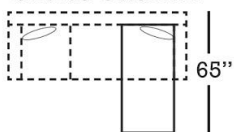

Series 100: \$1700
Series 200: \$1700

\$1500
\$1500

\$1500
\$1500

\$2100
\$2100

\$900
\$900

***Chaise Ottoman**

Chaise Ottoman-065
(for -002 Sofa)
AR - L29" x D53" x H21"
AT - L29" x D53" x H21"
AS - L29" x D53" x H21"
AE - L29" x D53" x H21"

Chaise Ottoman-165
(for -001 or -044 Sofas)
AR - L27" x D53" x H21"
AT - L27" x D53" x H21"
AS - L27" x D53" x H21"
AE - L27" x D53" x H21"

Swivel Chair

Swivel Chair-016
AR - L35" x D39" x H37"
AT - L31" x D39" x H37"
AS - L31" x D39" x H37"
AE - L31" x D39" x H37"