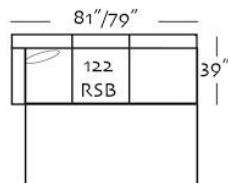

\$1250
 \$1250

Right 3 Seated End with Corner LSE/RSE w/ Corner

AR - L94" x D39" x H37"
 AT - L92" x D39" x H37"
 AS - L92" x D39" x H37"
 AE - L92" x D39" x H37"

Series 100: \$2000
 Series 200: \$2000

Right 3 Seated End

3 Seat LSE/RSE
 AR - L81" x D39" x H37"
 AT - L79" x D39" x H37"
 AS - L79" x D39" x H37"
 AE - L79" x D39" x H37"

\$1550
 \$1550

Right 2 Seated End

2 Seat LSE/RSE
 AR - L66" x D39" x H37"
 AT - L54" x D39" x H37"
 AS - L54" x D39" x H37"
 AE - L54" x D39" x H37"

\$1350
 \$1350

Right 3 Seated End with Bed LSE/RSE w/ Bed

AR - L81" x D39" x H37"
 AT - L79" x D39" x H37"
 AS - L79" x D39" x H37"
 AE - L79" x D39" x H37"

\$2150
 \$2150

Right Seated End

Single LSE/RSE
 AR - L32" x D39" x H37"
 AT - L30" x D39" x H37"
 AS - L30" x D39" x H37"
 AE - L30" x D39" x H37"