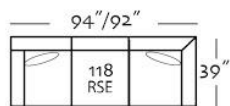

\$2150
 \$2150

Left Seated End

Series 100: \$1050
 Series 200: \$1050

Corner

L39" x D39" x H37"

\$1050
 \$1050

Wedge

L69" x D39" x H37"

\$1250
 \$1250

Right 3 Seated End with Corner LSE/RSE w/ Corner

AR - L94" x D39" x H37"
 AT - L92" x D39" x H37"
 AS - L92" x D39" x H37"
 AE - L92" x D39" x H37"

Series 100: \$2000
 Series 200: \$2000

Right 3 Seated End