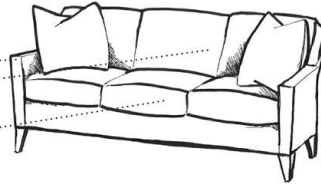

100 Series - Semi-Attached Back

EXAMPLE
SKU#: AT100-B-002

AT = Track Arm
100 = Semi-Attached Back
B = Box Back
002 = 3 over 3 - 87" Sofa
(Shaped Leg)

ARM TYPE:

Roll
AR

Track
AT

Scoop
AS

English
AE

200 Series - Loose Pillow Back

EXAMPLE
SKU#: AT200-B-002

AT = Track Arm
200 = Loose Pillow Back
B = Box Back
002 = 3 over 3 - 87" Sofa
(Shaped Leg)

BACK TYPE:

Box (B)
(Loose or Semi-Attached)

Knife (K)

LEG TYPE: