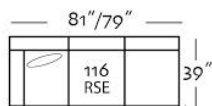

\$2150
 \$2150

Left Seated End

Series 100: \$1050
 Series 200: \$1050

Corner

L39" x D39" x H37"

\$1050
 \$1050

Wedge

L69" x D39" x H37"

\$1250
 \$1250

Right 3 Seated End with Corner LSE/RSE w/ Corner

AR - L94" x D39" x H37"
 AT - L92" x D39" x H37"
 AS - L92" x D39" x H37"
 AE - L92" x D39" x H37"

Series 100: \$2000
 Series 200: \$2000

Right 3 Seated End